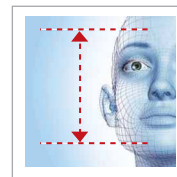

*It's not a mirror,
it's a Face Recognition Terminal*

Face ID 4d
Face Recognition System for
Door Access & Time Attendance

FingerTec Face ID 4d, the all-new powerful facial recognition terminal from FingerTec provides solid identity verification through its contactless biometrics technology, recognizing a face in mere seconds for accurate door access solution. Loaded with Face Biobridge VX 8.0, the latest of face recognition algorithm, detecting facial features during enrollment and verification is made quicker and more accurate, and with the high-resolution camera and infrared feature, face detection is possible even under minimal light. Customized for function, the device comes prepared with door access usage. Face ID 4d is an ideal solution that is suitable for small and medium enterprises, as well as those in need of a reliable, contactless solution.

Contactless Identification

With Face ID 4d, all you need is one look, and you're ready to go. Facial recognition makes it easy for you to verify yourself without having to free your hands.

Revolutionary Face Technology

Ergonomically Designed

Face ID 4d's design is engineered specifically to facilitate easy positioning and alignment of your face for an easy and hassle-less verification.

Easy Communication Methods

Sync Face ID 4d with a PC using one of these easy-to-use communication methods: TCP/IP or USB flash disk.