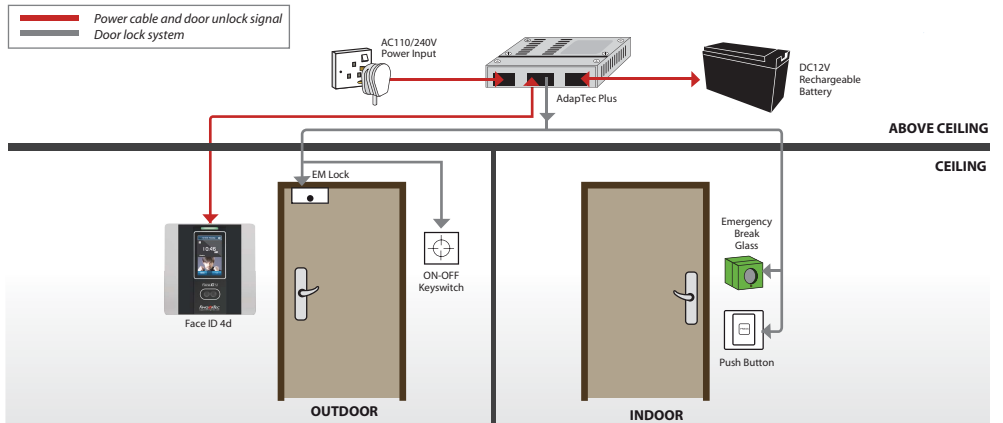

• <http://info.fingertec.com/faceid4-6>

LAYOUT PLAN

System Communication

for illustration only

Installation Diagram

SPECIFICATIONS

MODEL	Face ID 4d
SURFACE FINISHING	Acrylonitrile butadiene styrene/polycarbonate blend
TYPE OF SCANNER	High resolution infrared camera
MICROPROCESSOR	800 MHz
MEMORY	256 MB flash memory & 128 MB SDRAM
ALGORITHM	Face BioBridge VX 8.0
PRODUCT DIMENSION (L X W X H), mm	148 x 148 x 122
STORAGE	
• Face templates	400
• Cards	10000
• Transactions	100000
ENROLLMENT & VERIFICATION	
• Methods	Face (1:1, 1:N), card or password
• Verification time (sec)	< 2
• FAR (%)	< 0.01
• FRR (%)	< 0.1
CARD TECHNOLOGY	
• RFID: 64-bit, 125kHz	Yes
• MIFARE: MFIS50/S70, 13.56MHz	Made to order
COMMUNICATIONS	
• Method	TCP/IP, USB flash disk, USB client (<i>Optional WiFi</i>)
• Baud rates	9600, 19200, 38400, 57600, 115200
OPERATING ENVIRONMENT	
• Temperature (°C)	0 ~ 45
• Humidity (%)	20 ~ 80
• Power input	12V DC 3A
TIME ATTENDANCE	
• Siren	Buit-in
• Work codes	Yes
MULTIMEDIA	
• Greeting voice	Yes
• Display	3.0" 65k color TFT touch screen panel
• Short messaging	Yes
• Photo capture	Yes
• Photo ID	Yes
ACCESS CONTROL	
• EM lock driving output	12V DC / relay output
• Alarm output	NO/NC
• Door sensor	Yes
• Anti passback	Yes
VOICE / DISPLAY LANGUAGE (TERMINAL)	English (Standard), Arabic, Indonesian, Chinese (Traditional), Chinese (Simplified), Cantonese, Vietnamese, Japanese, Spanish, Portuguese (Portugal), Turkish. <i>Other languages are available upon request.</i>