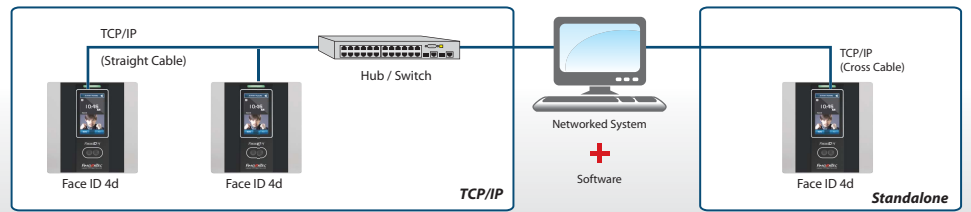

Administration is easy with the Ingress software application. Ingress allows you to remotely manage door activity of all connected terminals, while containing time attendance functions for attendance monitoring.

WEB LINK

• <http://info.fingertec.com/faceid4d-1>

• <http://info.fingertec.com/faceid4d-2>

• <http://info.fingertec.com/faceid4-3>

• <http://info.fingertec.com/faceid4d-4>

• <http://info.fingertec.com/faceid4-5>

• <http://info.fingertec.com/faceid4-6>

LAYOUT PLAN

System Communication

for illustration only

Installation Diagram

SPECIFICATIONS

MODEL	Face ID 4d
SURFACE FINISHING	Acrylonitrile butadiene styrene/polycarbonate blend
TYPE OF SCANNER	High resolution infrared camera
MICROPROCESSOR	800 MHz
MEMORY	256 MB flash memory & 128 MB SDRAM
ALGORITHM	Face BioBridge VX 8.0
PRODUCT DIMENSION (L X W X H), mm	148 x 148 x 122
STORAGE	
• Face templates	400
• Cards	10000
• Transactions	100000
ENROLLMENT & VERIFICATION	
• Methods	Face (1:1, 1:N), card or password
• Verification time (sec)	< 2
• FAR (%)	< 0.01
• FRR (%)	< 0.1
CARD TECHNOLOGY	
• RFID: 64-bit, 125kHz	Yes
• MIFARE: MFIS50/S70, 13.56MHz	Made to order
COMMUNICATIONS	
• Method	TCP/IP, USB flash disk, USB client (<i>Optional WiFi</i>)
• Baud rates	9600, 19200, 38400, 57600, 115200
OPERATING ENVIRONMENT	
• Temperature (°C)	0 ~ 45
• Humidity (%)	20 ~ 80
• Power input	12V DC 3A
TIME ATTENDANCE	
• Siren	Buit-in
• Work codes	Yes
MULTIMEDIA	
• Greeting voice	Yes
• Display	3.0" 65k color TFT touch screen panel
• Short messaging	Yes
• Photo capture	Yes
• Photo ID	Yes
ACCESS CONTROL	
• EM lock driving output	12V DC / relay output
• Alarm output	NO/NC
• Door sensor	Yes
• Anti passback	Yes
VOICE / DISPLAY LANGUAGE (TERMINAL)	English (Standard), Arabic, Indonesian, Chinese (Traditional), Chinese (Simplified), Cantonese, Vietnamese, Japanese, Spanish, Portuguese (Portugal), Turkish. <i>Other languages are available upon request.</i>